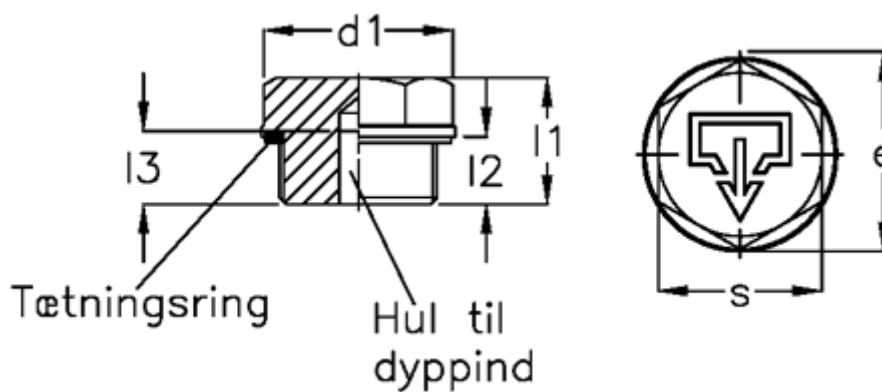

Article number: 20241523

Description: E+G

Threaded plug GN 741-32-M26x1,5-AS-1

Measures

$d1 = 32$

$d2 = M26 \times 1,5$

$d4 = M5$

$e = 31.2$

$l1 = 17.0$

$l2 = 9.0$

$s = 22$